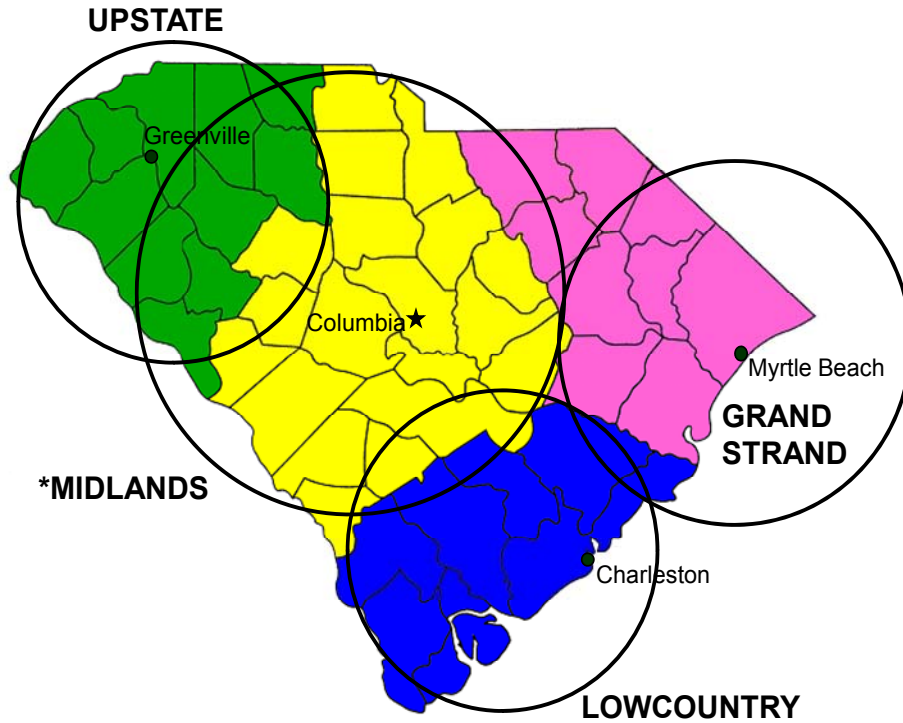

USBGC SOUTH CAROLINA CHAPTER BRANCH REGIONS

SC COUNTIES ASSIGNED TO RESPECTIVE BRANCH REGIONS

MIDLANDS BRANCH REGION	UPSTATE BRANCH REGION	LOWCOUNTRY BRANCH REGION	GRAND STRAND BRANCH REGION
Aiken	Abbeville	Beaufort	Chesterfield
Allendale	Anderson	Berkeley	Darlington
Bamberg	Cherokee	Charleston	Dillon
Barnwell	Greenville	Colleton	Florence
Calhoun	Greenwood	Dorchester	Georgetown
Chester	Laurens	Hampton	Horry
Clarendon	McCormick	Jasper	Marlboro
Edgefield	Oconee		Marion
Fairfield	Pickens		Williamsburg
Kershaw	Spartanburg		
Lancaster	Union		
Lee			
Lexington			
Newberry			
Orangeburg			
Richland			
Saluda			
Sumter			
York			

CITIES AND ZIP CODES OF MEMBERS IN USGBC-SC CHAPTER BRANCH REGIONS

MIDLANDS REGION		UPSTATE REGION		LOWCOUNTRY REGION		GRAND STRAND REGION	
Blythewood	29016	Spartanburg	29302	Charleston	29401	Murrels Inlet	29440
Irmo	29063	--	29303	--	29403	Conway	29526
Lexington	29072	Duncan	29334	N. Charleston	29405	Myrtle Beach	29572
--	29073	Gaffney	29340	Charleston	29407	--	29575
Lugoff	29078	Inman	29349	Ladson	29410	--	29577
Columbia	29127	Woodruff	29388	Charleston	29412	Surfside Beach	29579
W. Columbia	29169	Greenville	29601	--	29413	Myrtle Beach	29588
Columbia	29201	--	29602	N. Charleston	29418		
--	29204	--	29603	Folly Beach	29439		
--	29205	--	29607	Ladson	29456		
--	29206	--	29609	Mt. Pleasant	29464		
--	29210	--	29615	--	29465		
--	29212	Anderson	29626	Summerville	29483		
--	29229	Clemson	29634	--	29485		
--	29250	Greer	29650	Daniel Island	29492		
Rock Hill	29732	Greenville	29671	Bluffton	29910		
		Travelers Rest	29690	Hilton Head	29928		
		Westminster	29693				